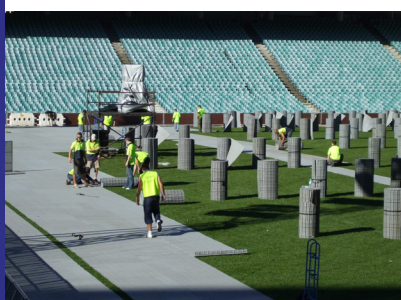

Portable flooring for all major events

PFS Europe bv
Schutboomstraat 30
5402 LL Uden, Netherlands

T: +31(0)413 25 66 44 (office)
T: +31(0)416 74 71 13 (factory-visits)
M: +31(0)6 519 810 37
E: info@pfseurope.com
I: www.pfseurope.com

- Stadium operators
- Concert promoters
- Major events organisers
- Exhibitions
- Marquees
- Circus